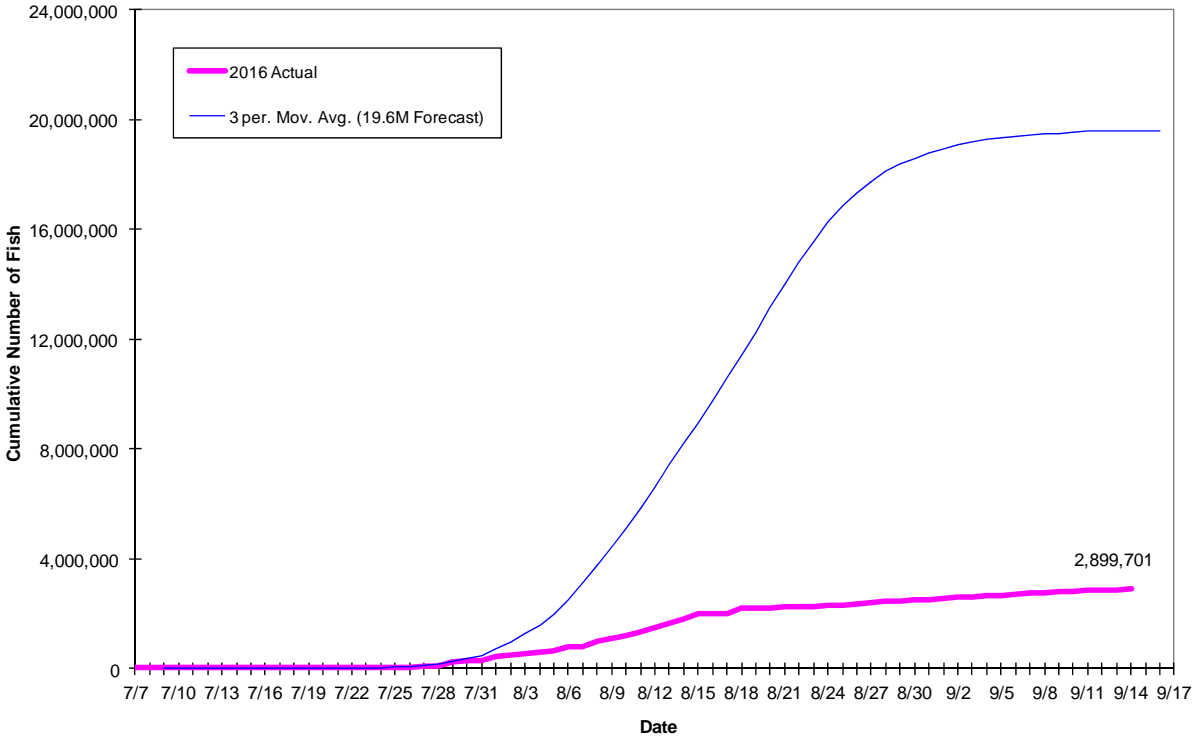

Total PWSAC Pink Salmon

Species	Total Return	CPF Catch	% CPF Catch	Hatchery Harvest
Pink	2,899,701	504,010	18 %	2,395,691

2016 PWSAC Pink Salmon Return