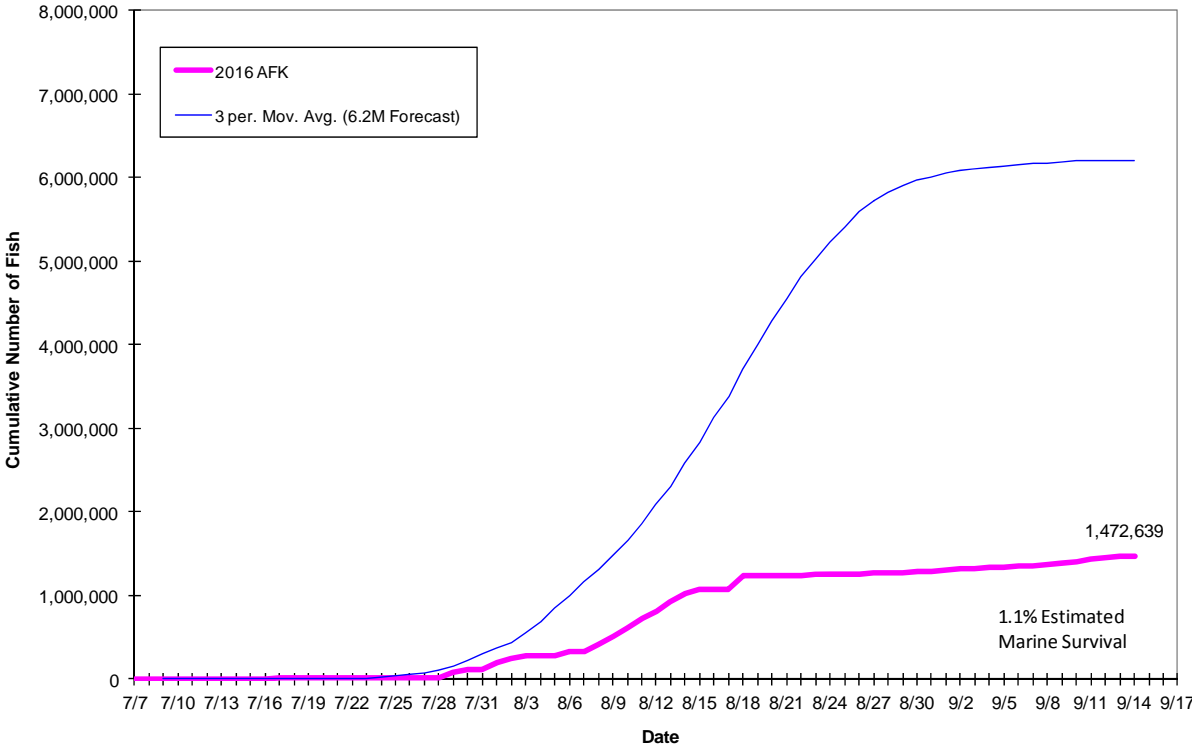

# 2016 PWSAC Preliminary Pink Salmon Return Summary

<b>Armin F. Koernig Hatchery</b>				
<b>Species</b>	<b>Total Return</b>	<b>CPF Catch</b>	<b>% CPF Catch</b>	<b>Hatchery Harvest</b>
Pink	1,472,639	180,624	12 %	1,292,015

# Cannery Creek Hatchery

Species	Total Return	CPF Catch	% CPF Catch	Hatchery Harvest
Pink	668,043	130,590	20 %	537,453

**2016 CCH Pink Salmon Return**