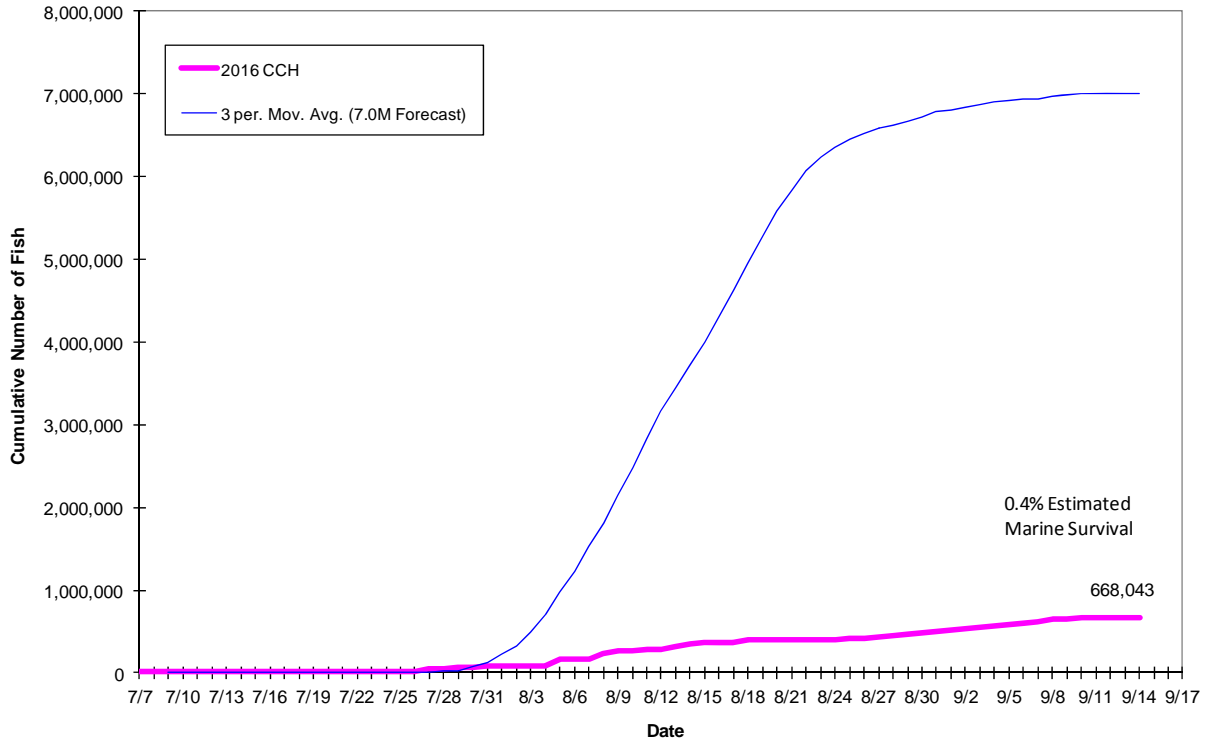

Cannery Creek Hatchery

Species	Total Return	CPF Catch	% CPF Catch	Hatchery Harvest
Pink	668,043	130,590	20 %	537,453

2016 CCH Pink Salmon Return