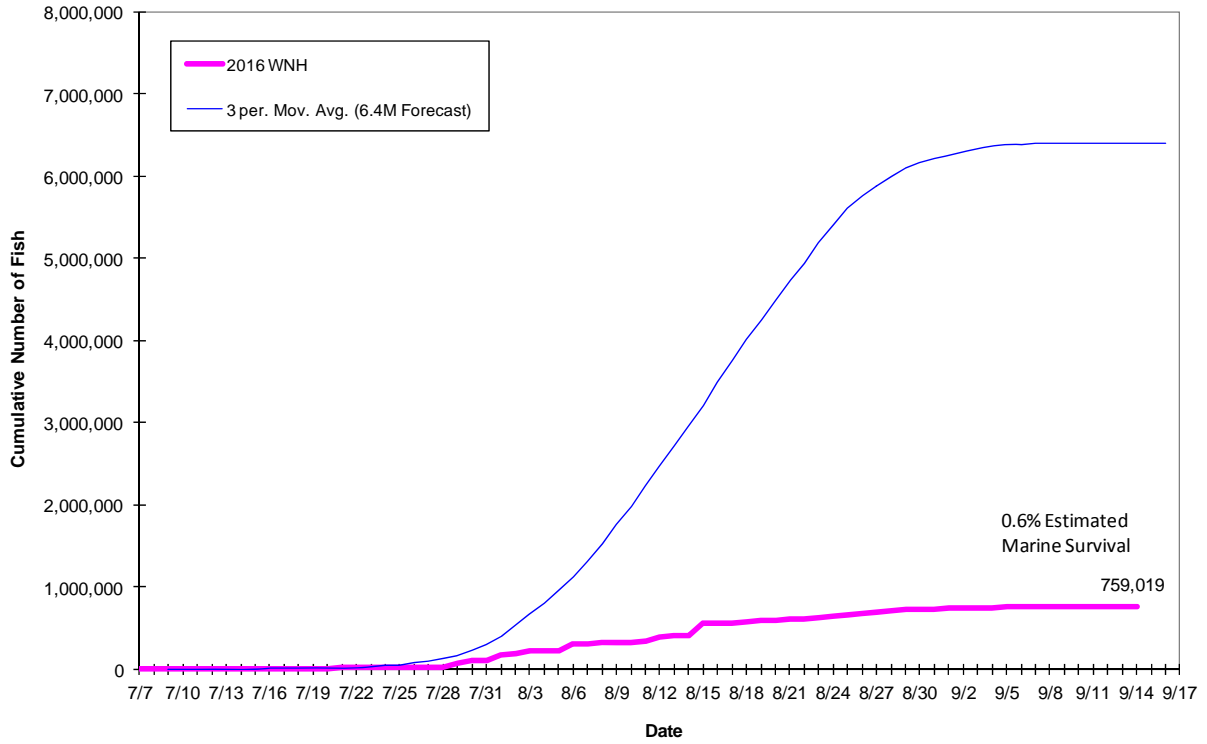

# Cannery Creek Hatchery

Species	Total Return	CPF Catch	% CPF Catch	Hatchery Harvest
Pink	668,043	130,590	20 %	537,453

**2016 CCH Pink Salmon Return**

# Wally Noerenberg Hatchery

Species	Total Return	CPF Catch	% CPF Catch	Hatchery Harvest
Pink	759,019	192,796	25 %	566,223

**2016 WNH Pink Salmon Return**