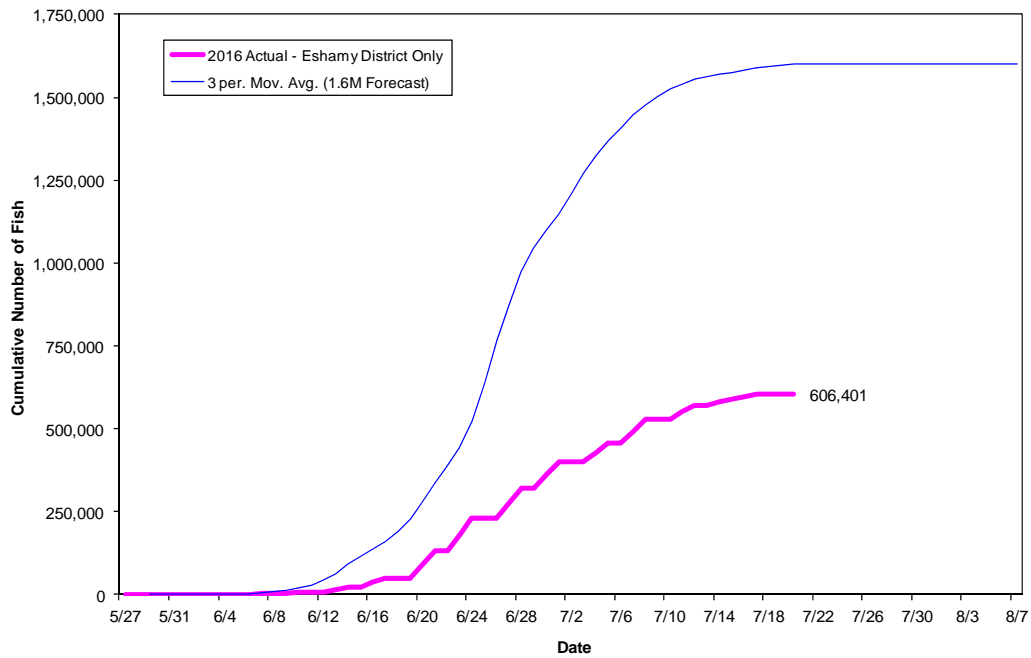

2016 PWSAC MBH Sockeye Salmon Return Summary

Main Bay Hatchery				
Species	Total Return	CPF Catch	% CPF Catch	Hatchery Harvest
Sockeye	606,401	606,401	100 %	-0-

**2016 MBH/Coghill Sockeye Return
Eshamy District Only**