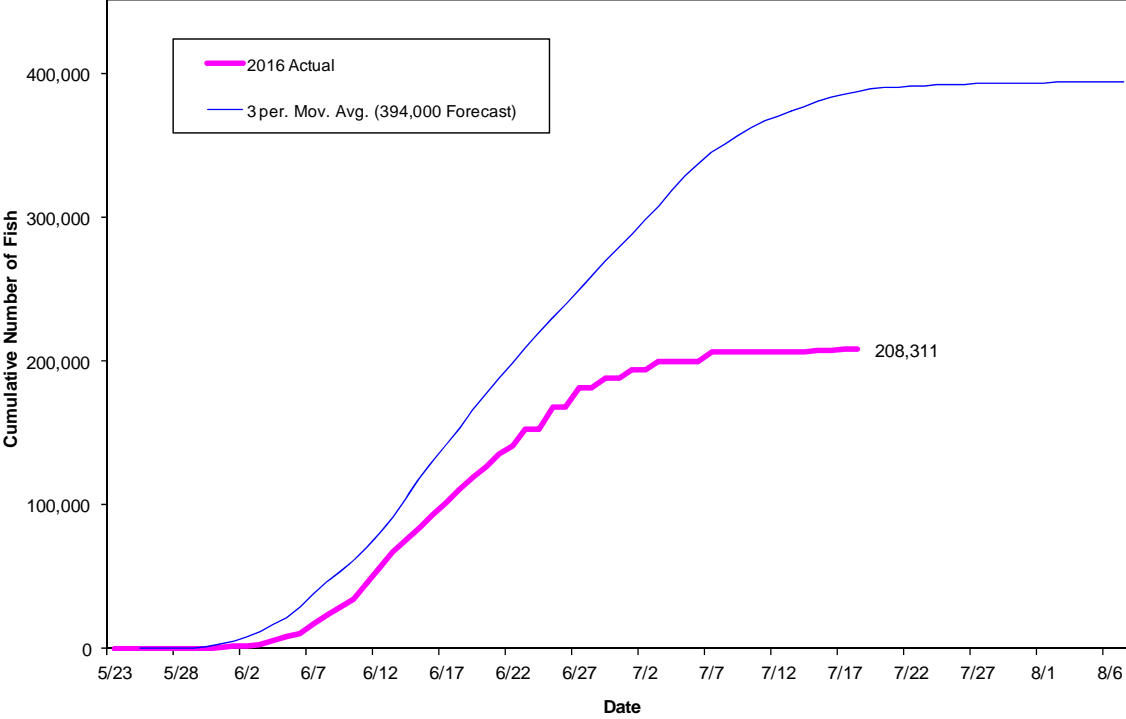

Armin F. Koernig Hatchery			
Species	Total Return	CPF Catch	% CPF Catch
Chum	208,311	208,311	100 %

**2016 AFK Chum Salmon Return
SW District Only**