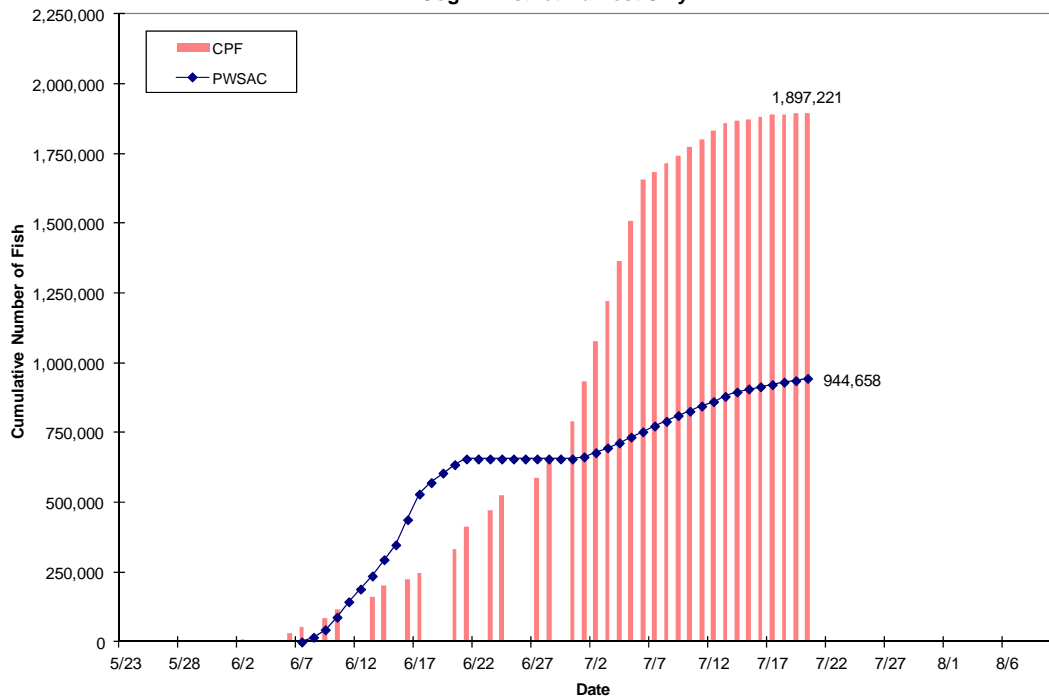

2016 WNH Chum Salmon Return
Coghill District Harvest Only