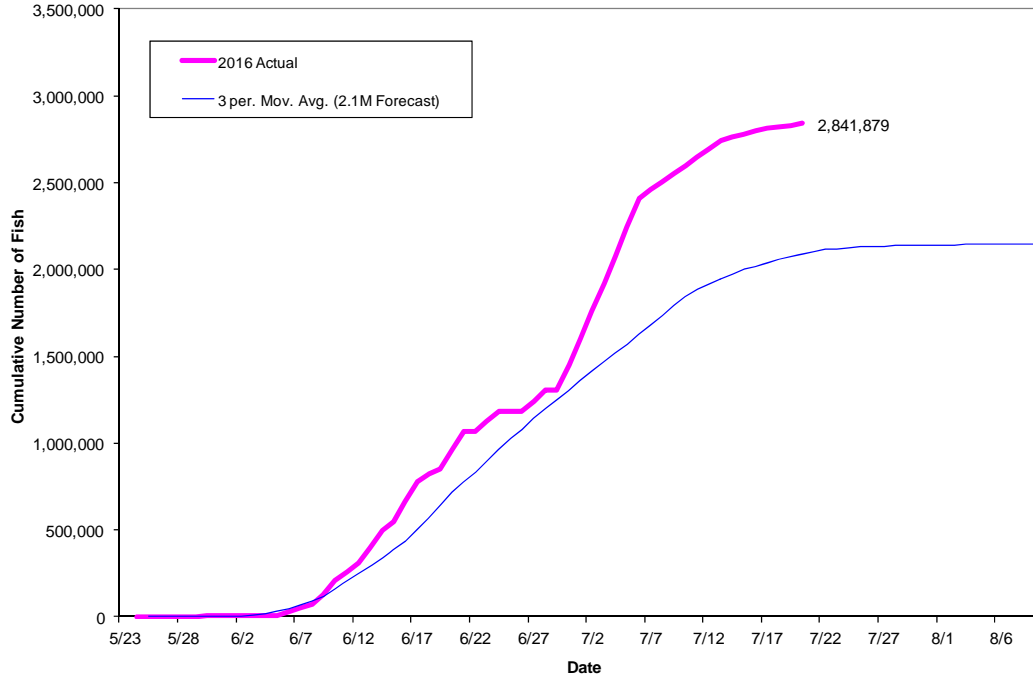

2016 PWSAC Chum Salmon Return Summary

Wally Noerenberg Hatchery				
Species	Total Return	CPF Catch	% CPF Catch	Hatchery Harvest
Chum	2,841,879	1,897,221	67 %	944,658

2016 WNH Chum Salmon Return
Coghill District Harvest Only